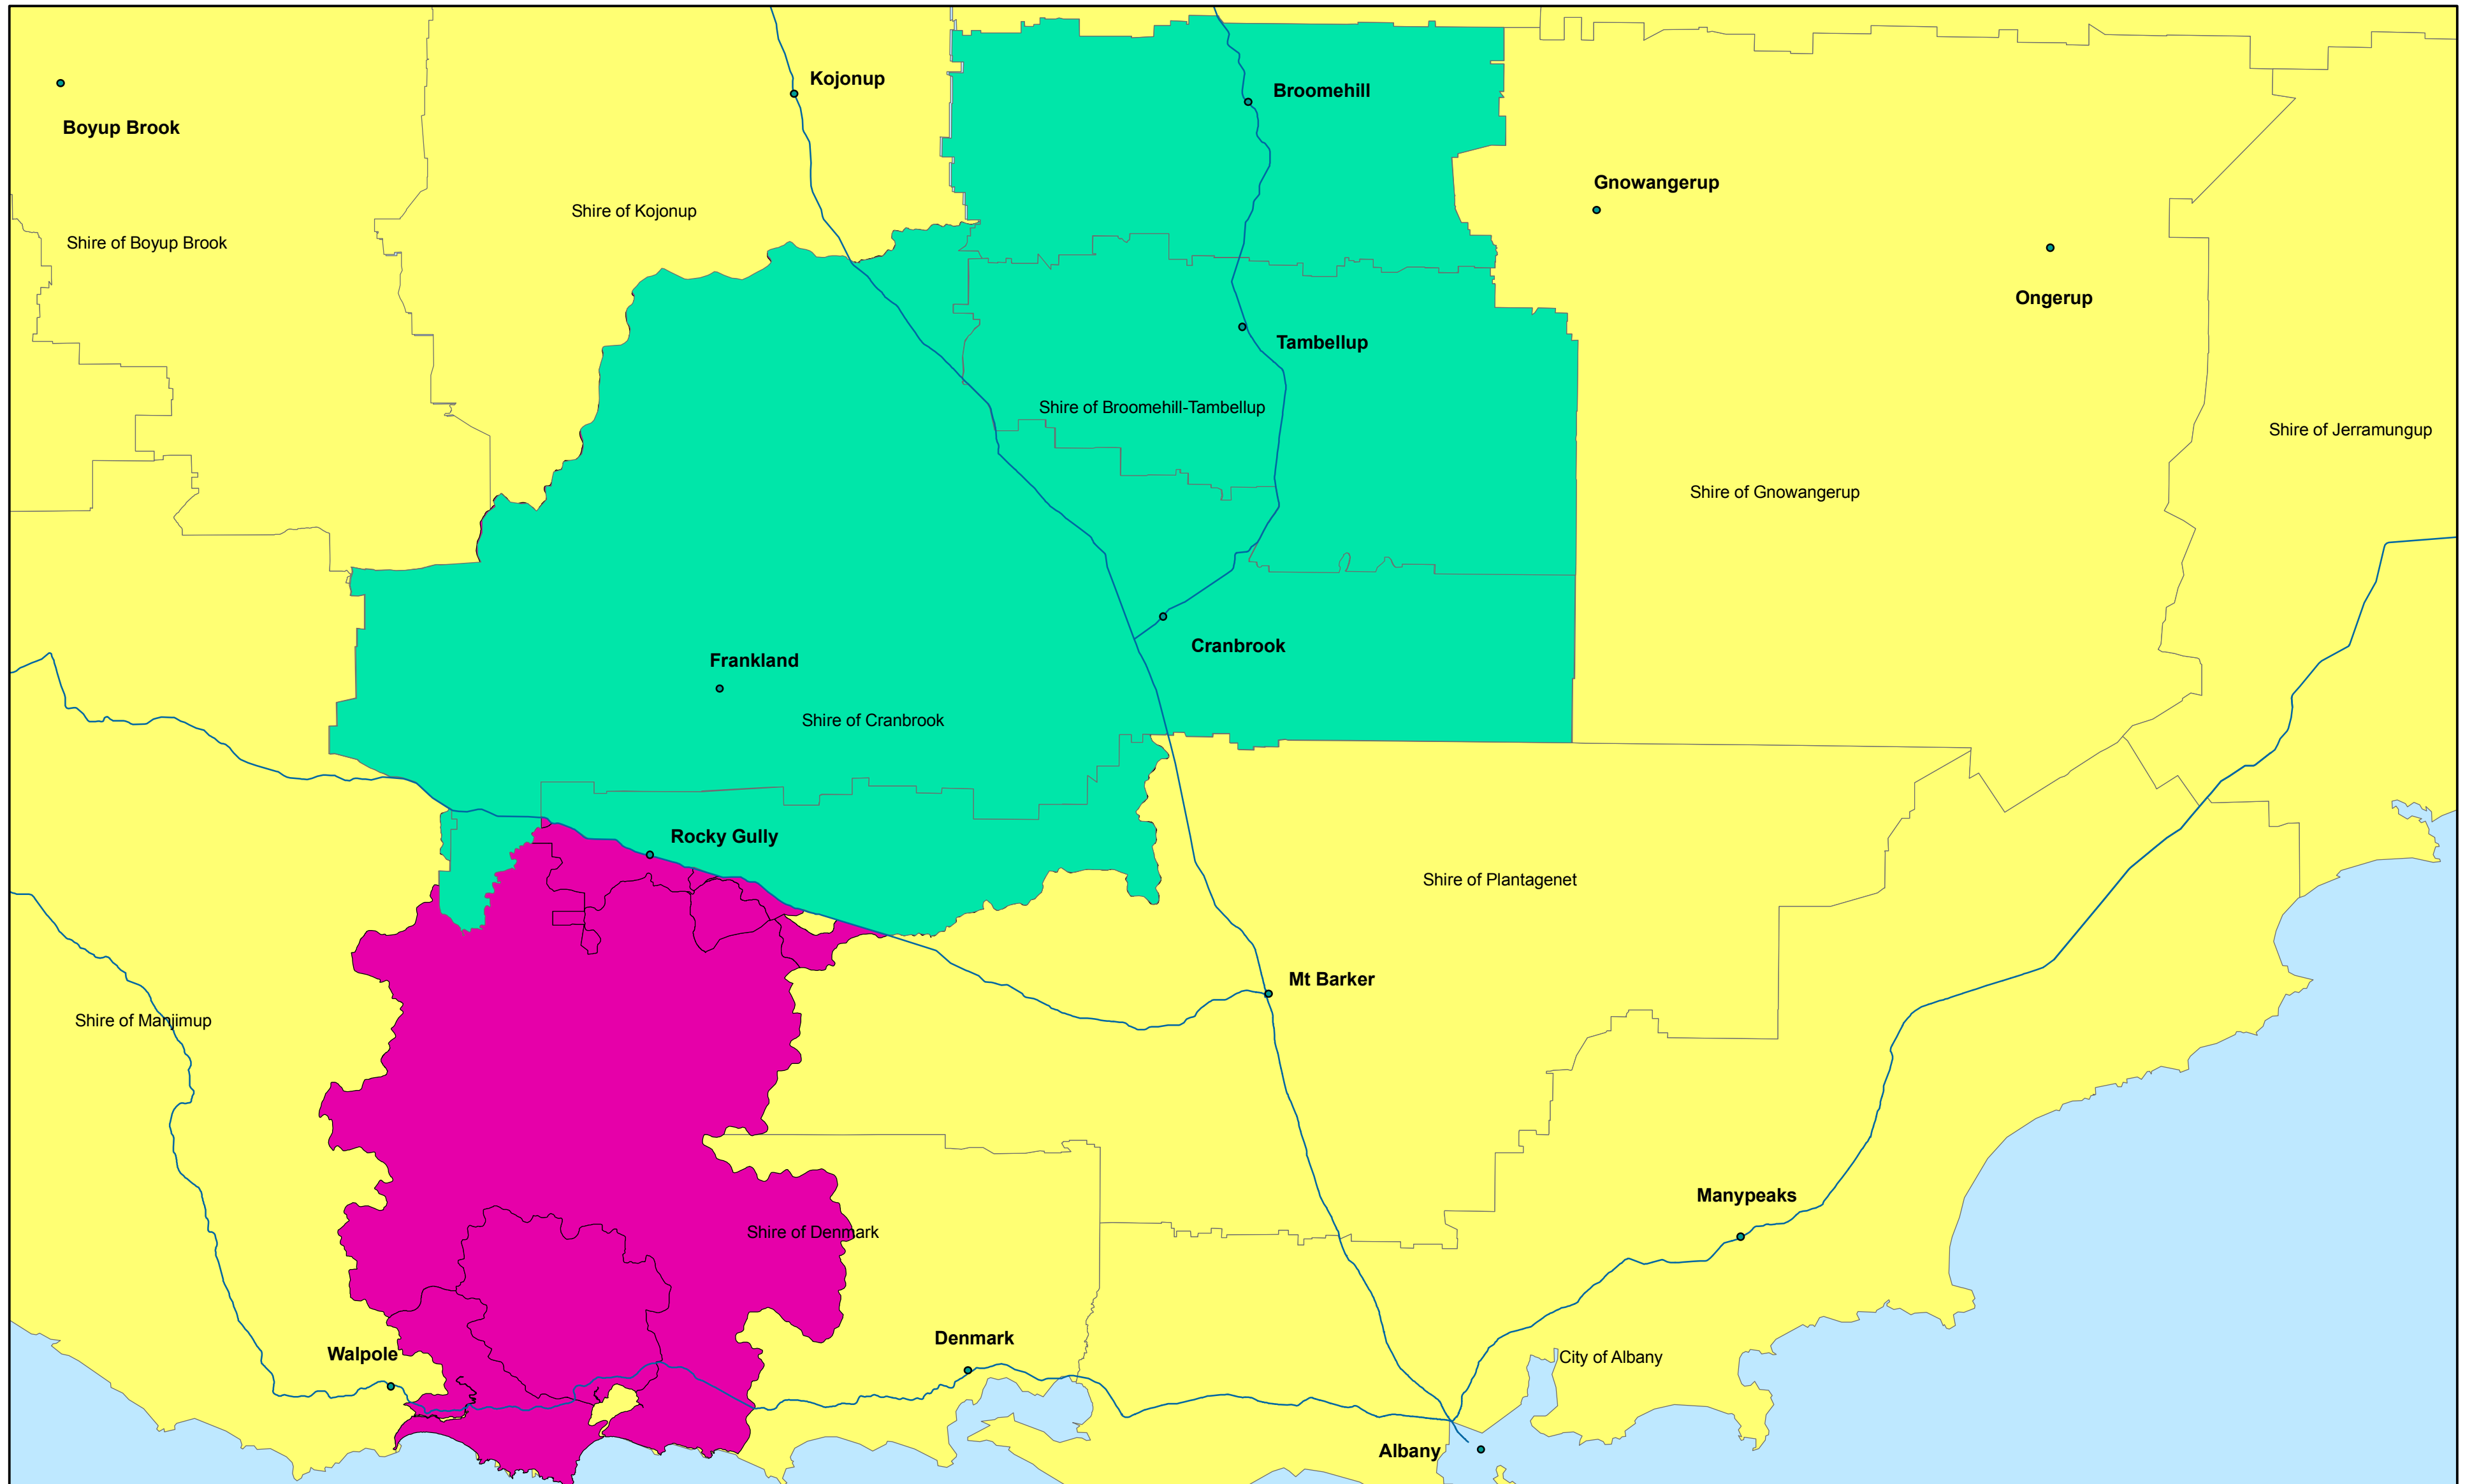

Gillamii Service Area

Legend

- Towns
- Highways
-  Gillamii Service Area
-  Shires
-  Kent - Frankland Catchment